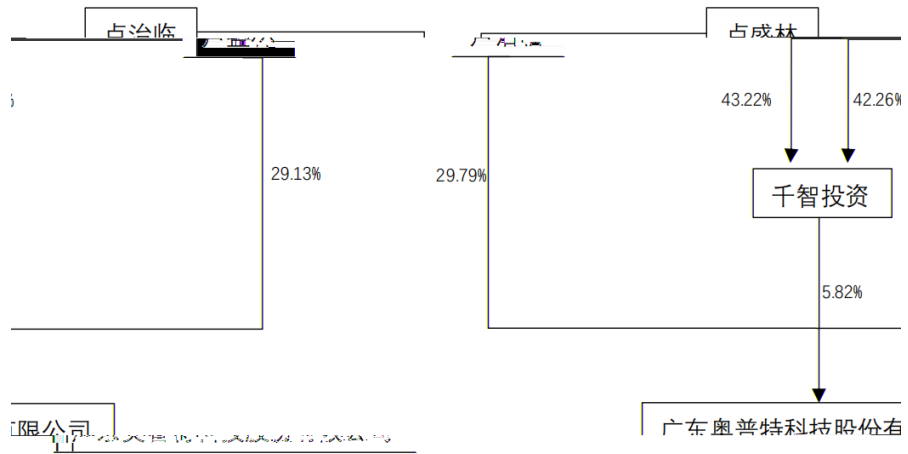

AI

3D

3C

3.

2D 2D 3D 3D 3D 3D 3D 3D  
3D 3D 3D 3D 3D 3D 3D 3D

2

PCB SMT  
" " GWh TWh  
TWh  
" " "

	56,541,051.00	122,785,320.14	75,707,058.28	42,654,987.59
	-3,965,552.00	4,630,811.83	-76,275,959.27	120,548,937.51

4

4.1

10

	:
( )	4,695
( )	5,020
	0
	0
	0
	0

			(%)				
	11,793,600	36,363,600	29.79	36,363,600	36,363,600		
	11,531,520	35,555,520	29.13	35,555,520	35,555,520		0

4.2

4.3

4.4