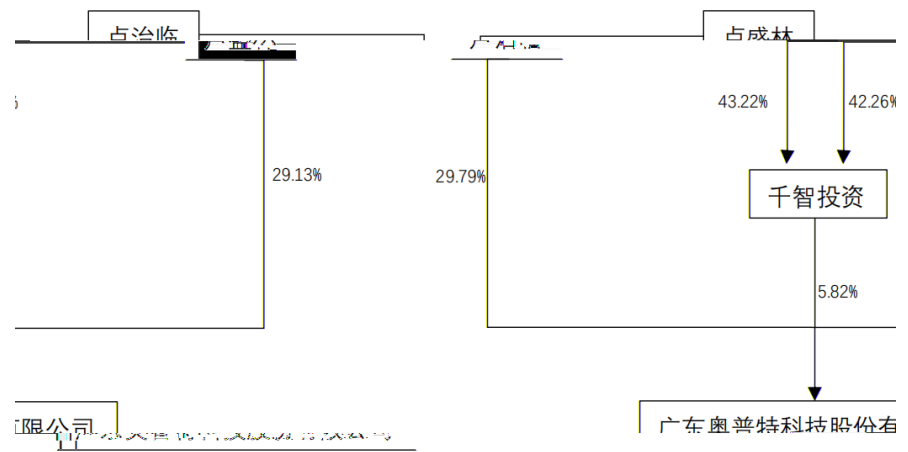

AI

3D

3C

3.

2D 2D 3D 3D 3D 3D 3D 3D  
3D 3D 3D 3D 3D 3D 3D 3D

2

PCB SMT  
" " GWh TWh  
TWh  
" " "

	56,541,051.00	122,785,320.14	75,707,058.28	42,654,987.59
	-3,965,552.00	4,630,811.83	-76,275,959.27	120,548,937.51

4

4.1

10

	:
( )	4,695
( )	5,020
	0
	0
	0
	0

			(%)				
	11,793,600	36,363,600	29.79	36,363,600	36,363,600		
	11,531,520	35,555,520	29.13	35,555,520	35,555,520		0

4.2

4.3

4.4